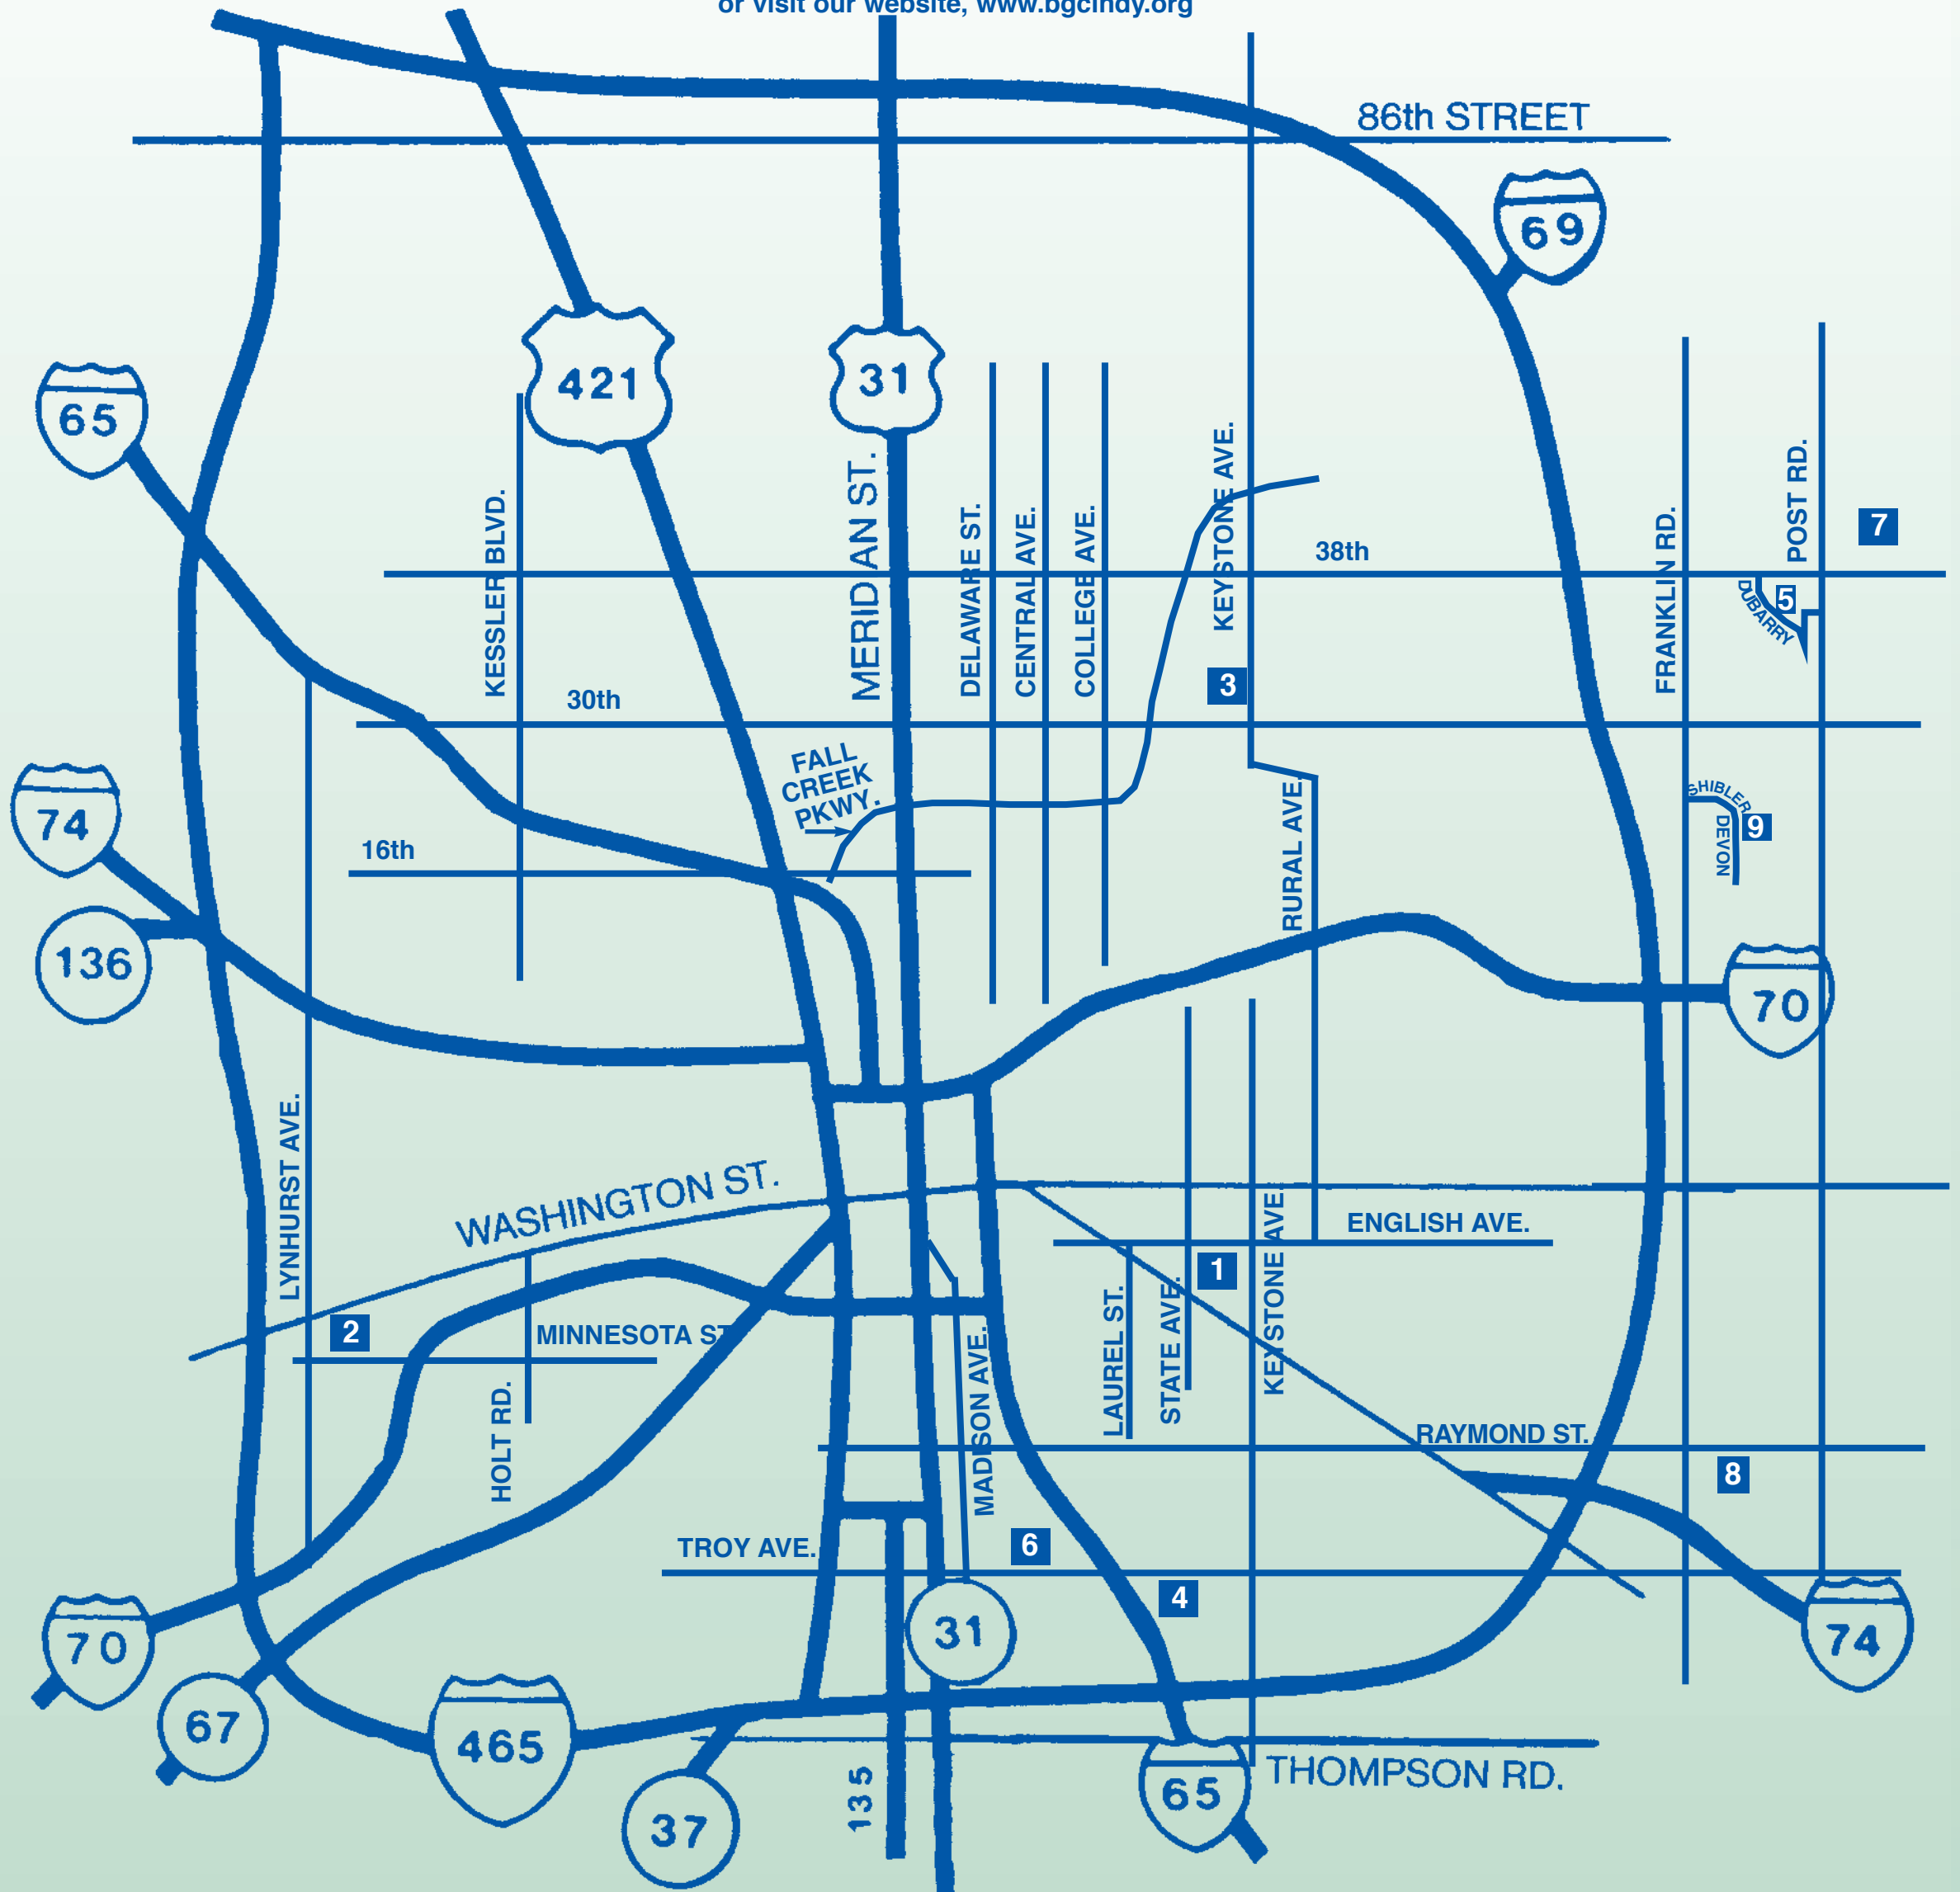

# Map to Clubs

1. Lilly Club, 801 S. State Ave., 46203

2. LeGore Club, 5228 W. Minnesota St., 46241

3. Wheeler-Dowe Club, 2310 E. 30th Street, 46218

4. Keenan-Stahl Club, 1949 E. Troy Ave., 46203

5. T.C. Steele Elementary School Club, IPS #98, 3698 Dubarry Rd., 46226

6. IPS #72, Emma Donnan Middle School Club, 1202 E. Troy Ave., 46203

7. IPS #103, Francis Scott Key Elem. School Club, 3920 Baker Dr., 46235

8. Liberty Park Elementary School Club, 8425 E. Raymond St., 46239

9. George Buck Elementary School Club, IPS #94, 2701 N. Devon Ave., 46219