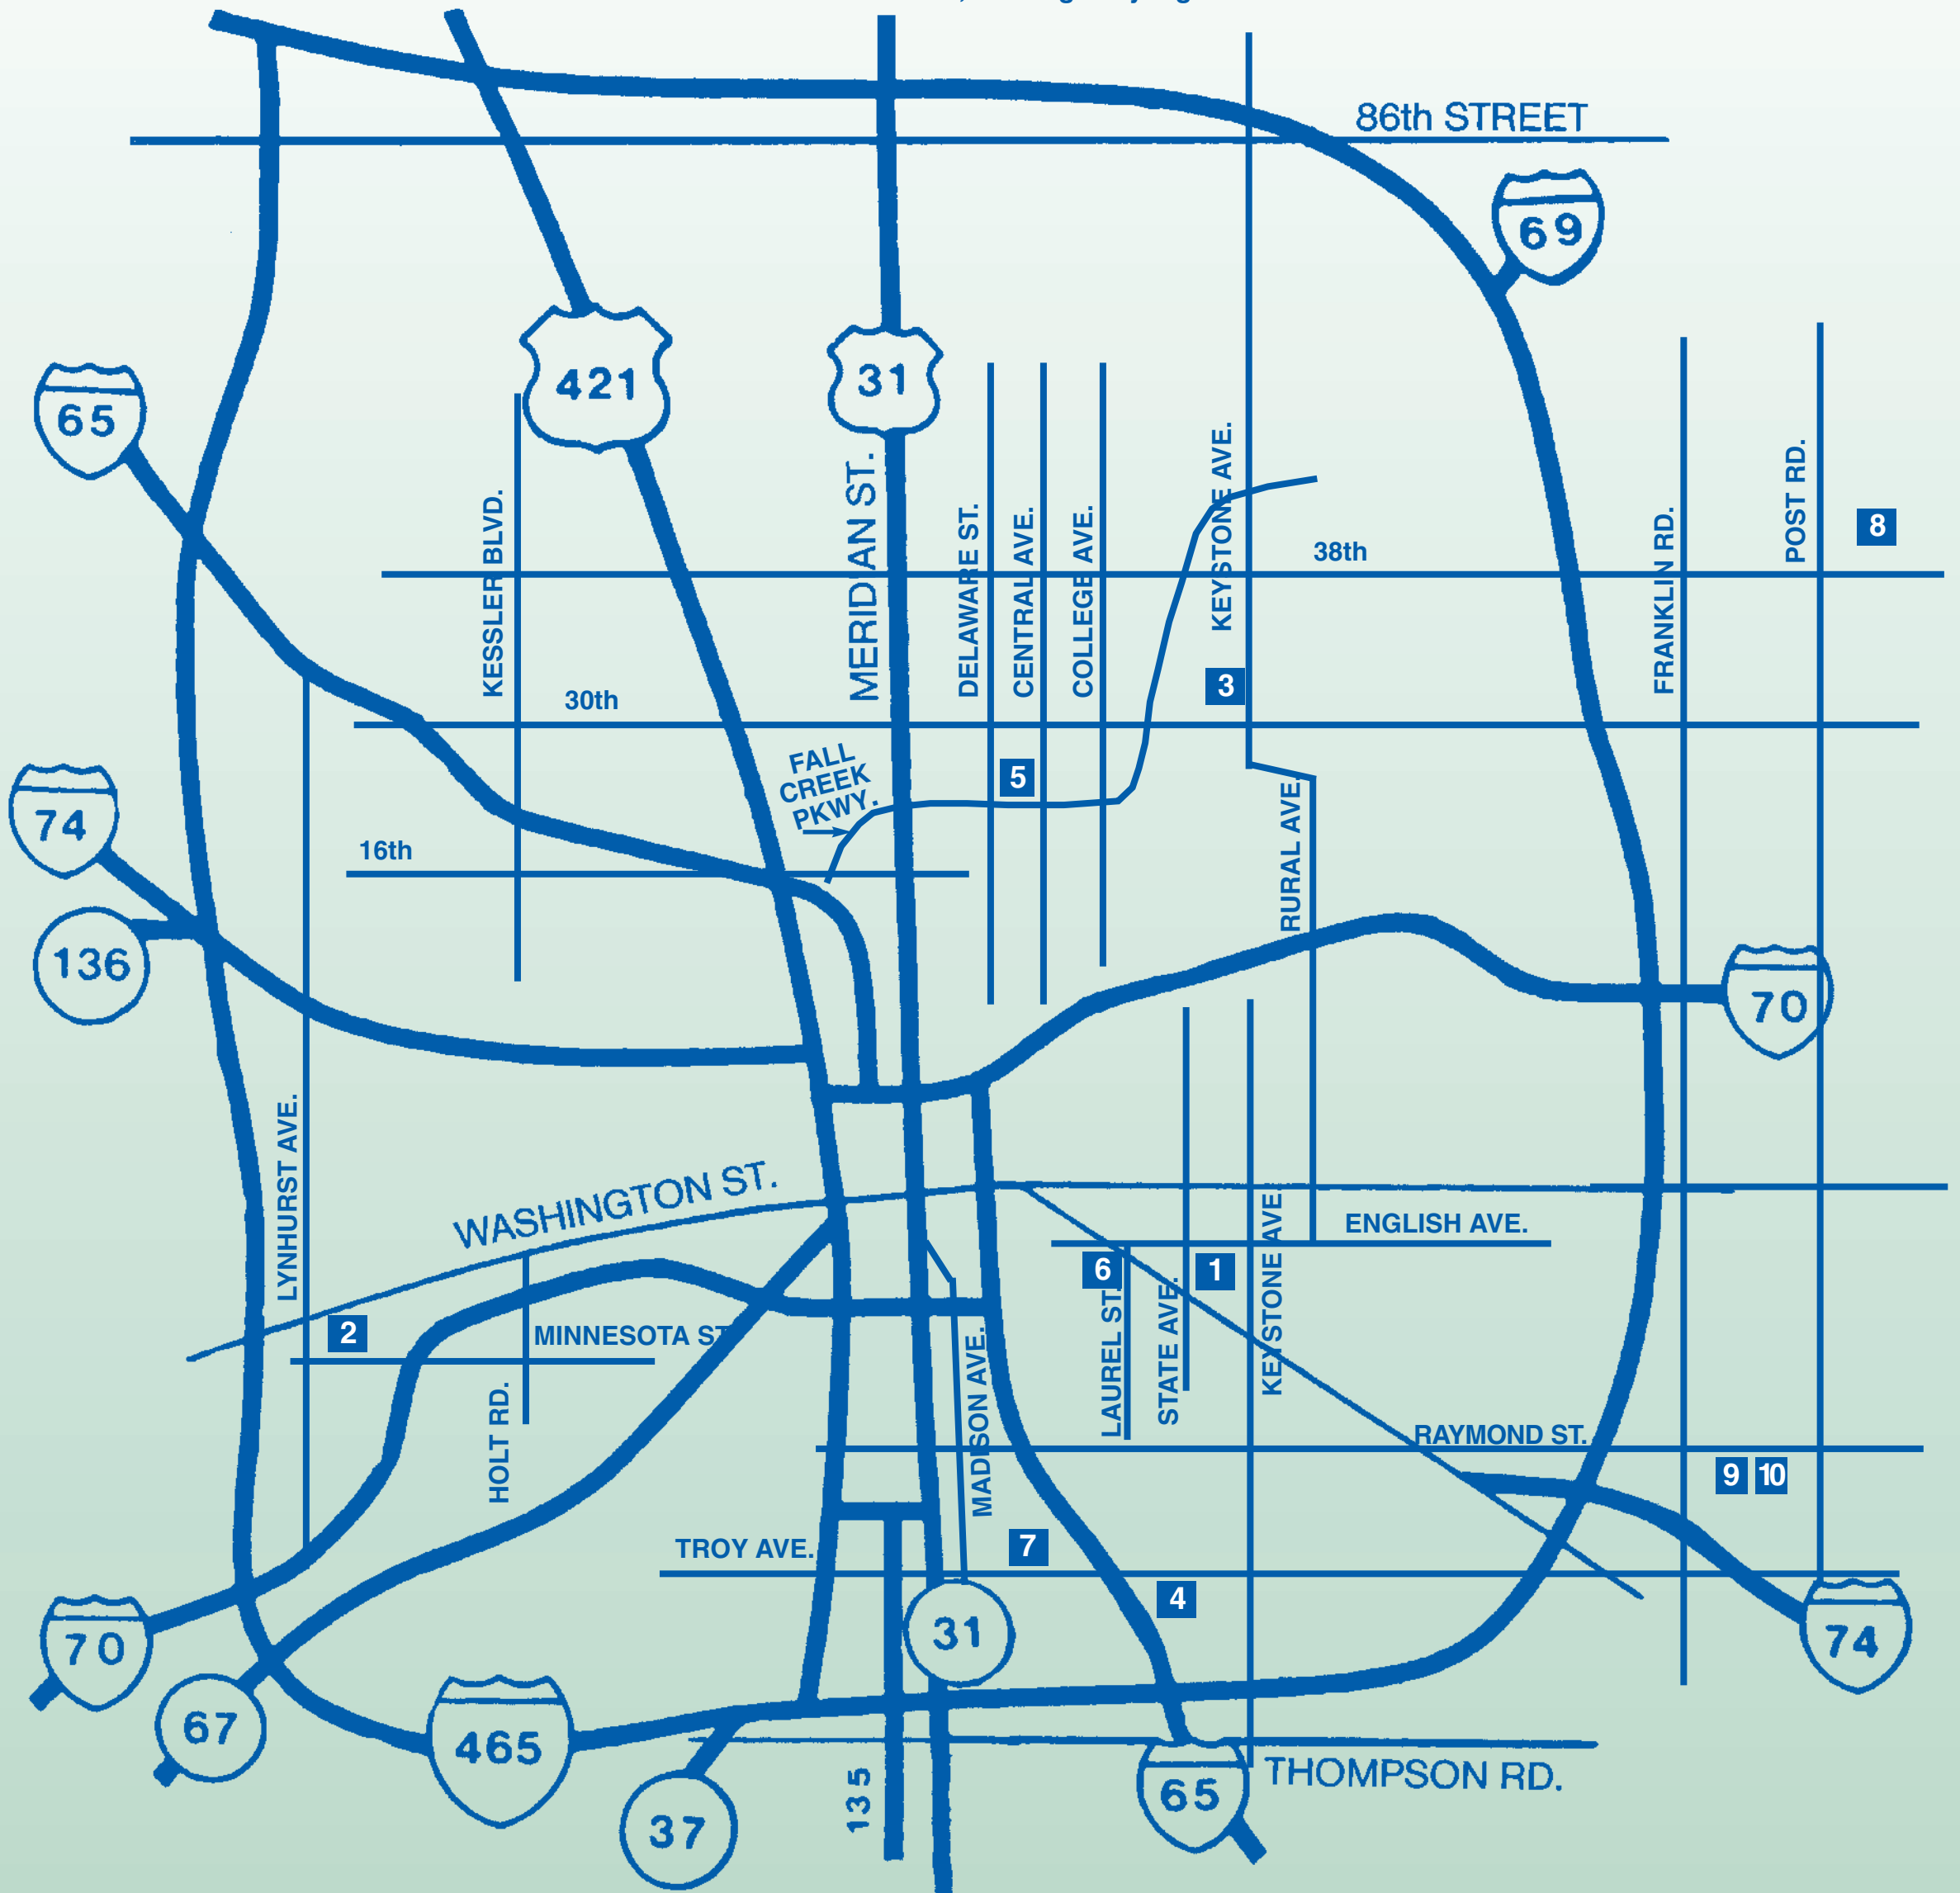

BOYS & GIRLS CLUBS
OF INDIANAPOLIS
Map to Clubs

For more information, call 317-920-4700
or visit our website, www.bgcindy.org

- 1. Lilly Club, 801 S. State Ave., 46203
- 2. LeGore Club, 5228 W. Minnesota St., 46241
- 3. Wheeler-Dowe Club, 2310 E. 30th Street, 46218
- 4. Keenan-Stahl Club, 1949 E. Troy Ave., 46203
- 5. Administrative Office, 300 E. Fall Creek Pkwy. N. Dr., 46205

- 6. IPS #28, Henry W. Longfellow Middle School Club, 510 Laurel St., 46203
- 7. IPS #72, Emma Donnan Middle School Club, 1202 E. Troy Ave., 46203
- 8. IPS #103, Francis Scott Key Elem. School Club, 3920 Baker Dr., 46235
- 9. Liberty Park Elementary School Club, 8425 E. Raymond St., 46239
- 10. Raymond Park Middle School Club, 8575 E. Raymond St., 46239